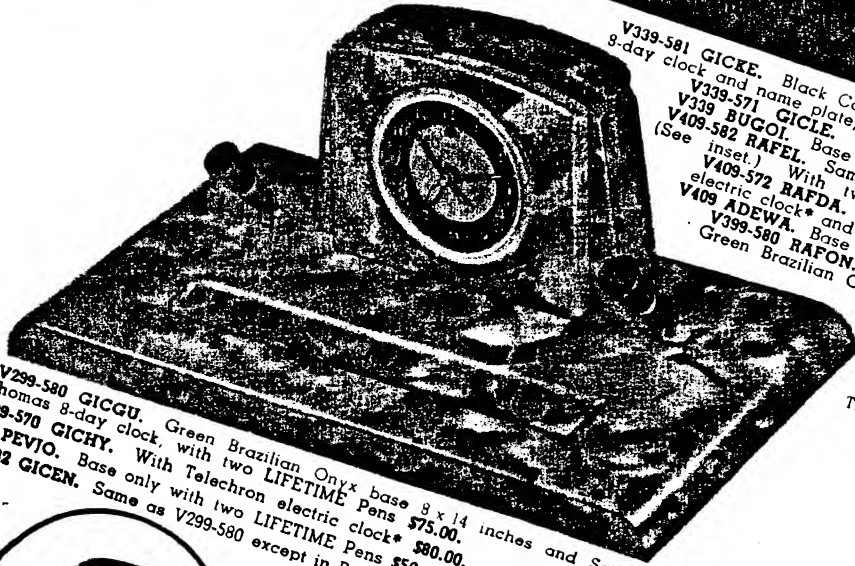

V299-580 GICGU. Green Brazilian Onyx base 8 x 14 inches and Seth Thomas 8-day clock with two LIFETIME Pens $75.00.
V299-570 GICHY. With Telechron electric clock* $80.00.
V299 PEVJO. Base only with two LIFETIME Pens $50.00.
V189-582 GICEN. Same as V299-580 except in Brown Onyx. (See inset.) With two brown LIFETIME Pens $75.00.
V289-572 GICFO. Same as V299-570 with Telechron electric clock* and two LIFETIME Pens $80.00.
V289 PETJO. Base only with two brown LIFETIME Pens $50.00.